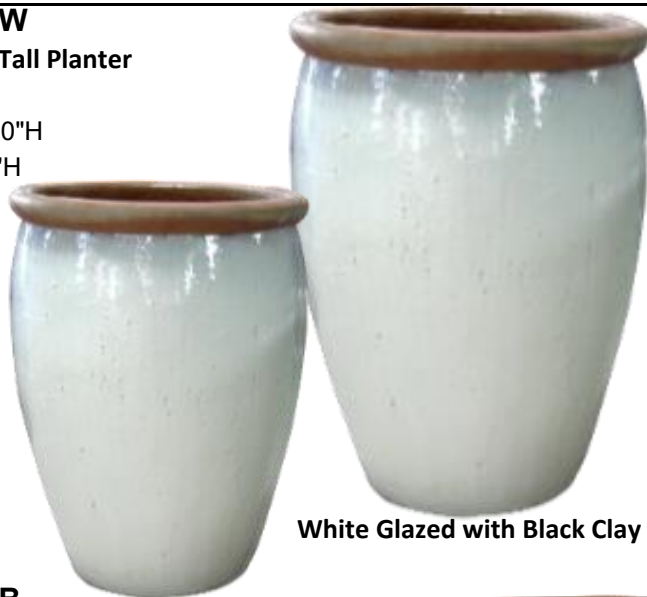

Coral White on Blue

Rustic Ironstone Planters

Note: Color and finish will vary as each pot is handmade and unique.

BRP225G

Plain Rim Bowl Planter

2 pc. set
27"D x 11"H
20"D x 8"H

Lime Green Glazed with Black Clay Rim

BRP225B

Plain Rim Bowl Planter

2 pc. set
27"D x 11"H
20"D x 8"H

Blue Glazed with Black Clay Rim

BRP143W

Plain Rim Tall Planter

2 pc. set
22.5"D x 30"H
17"D x 23"H

White Glazed with Black Clay Rim

BRP143B

Plain Rim Tall Planter

2 pc. set
22.5"D x 30"H
17"D x 23"H

Blue Glazed with Black Clay Rim