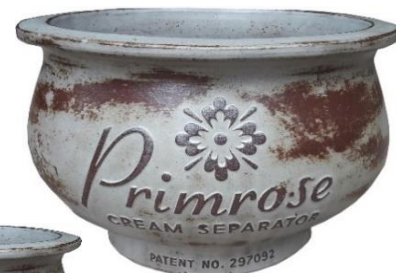

BACK

FRONT
rustic white

J. Hamilton Dairy Pail Planter

VN342

1 pc.
17"D x 19"H

rustic white

Primrose Cream Separator Planter

VN350

2 pc. set
13"D x 10"H
19"D x 13"H

rustic white

* See pricelist for huge discounts !

Vintage Planters

Note: Color and finish will vary as each pot is handmade and unique.

Sundance Water Pail Planter

VN302

2 pc. set
11"D x 9"H
14"D x 12"H