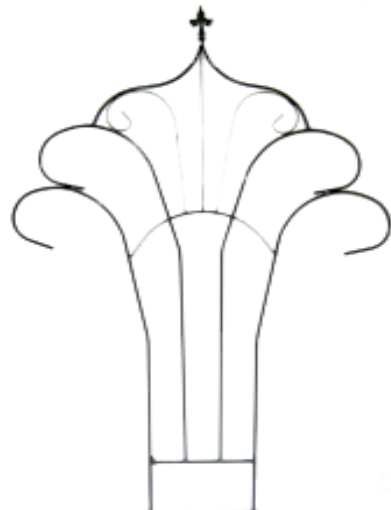

Small Fan Trellis

M-5TRF
40"W x 60"H
rust