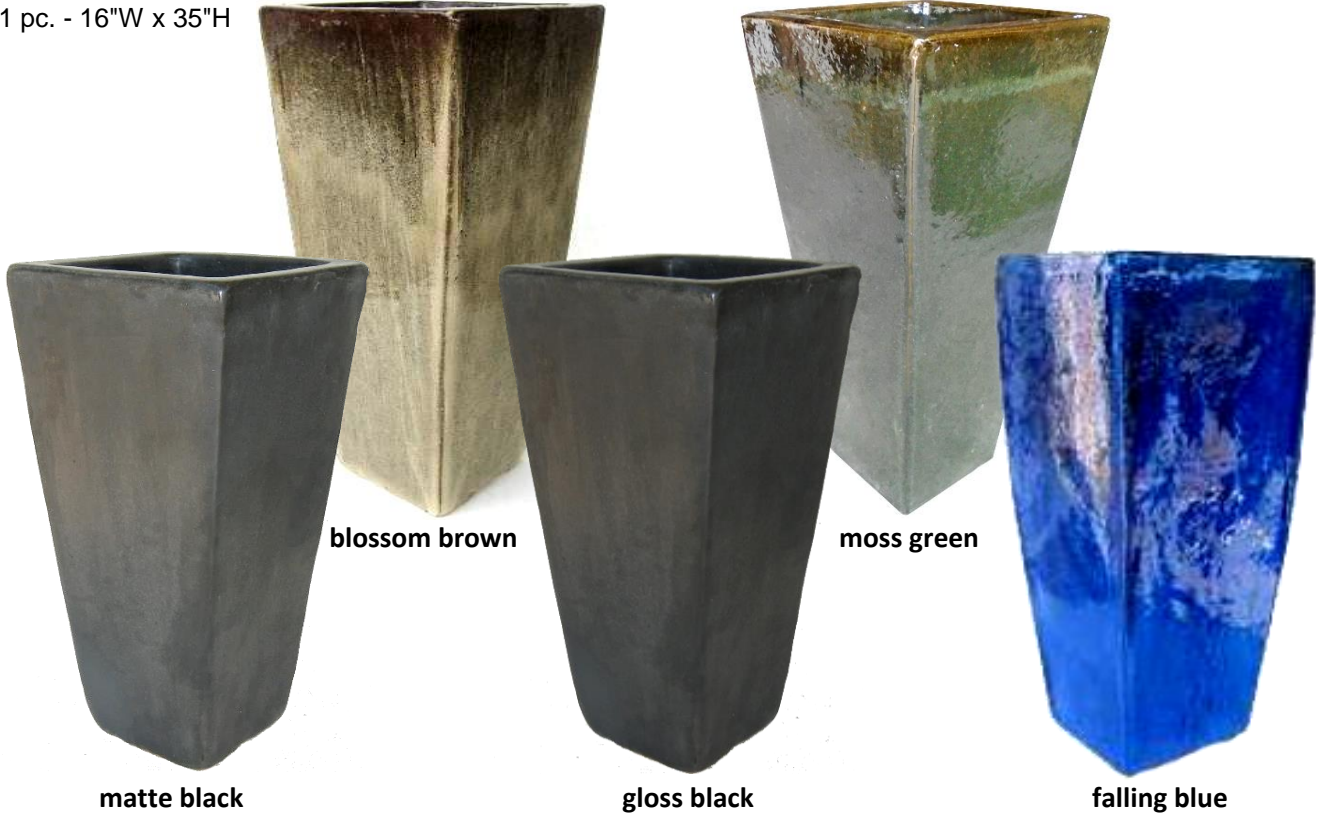

Rimmed Bowl

3 pc. set
8.75"D x 7"H
12"D x 9.5"H
16"D x 13"H

dark moss green

blue

oxblood

VNP70256-35

Large Glazed Tall Square

1 pc. - 16"W x 35"H