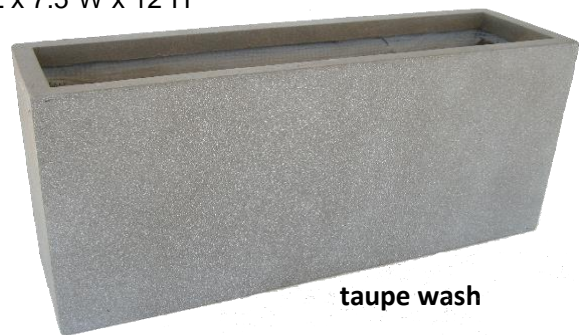

**BRP14597-11**

**Tapered planter  
with legs**

11"D x 15"H

slate

**BRP14526-17**

**Variable Striped  
Round Planter**

17"D x 17"H

taupe wash

**BRP14357-22.5**

**Geodesic Short Planter**

22.5"D x 11"H

antique white

**BRP24171TW-25.5**

**Large Trough Planter**

25.5"L x 7.5"W x 12"H

taupe wash

**NL01**

**Variable Striped Short Square Planter**

4 pc. set

9"W x 8"H

11"W x 10"H

14"W x 13"H

17"W x 16"H

ivory

black wash

**NL05**

**Variable Striped Tall Round Planter**

4 pc. set

12"D x 16"H

15"D x 19"H

17"D x 23"H

22"D x 28"H