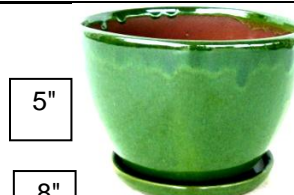

Glazed Indoor Containers

28A Tapered Egg

w/attached saucer

R203-5

5"D x 5"H

9 per case 1 color per cs.

5"

8"

tropical red

5"

8"

grass green

5"

8"

chocolate

R203-8

8"D x 7"H

4 per case 1 color per cs.

5"

8"

pink

5"

8"

blue