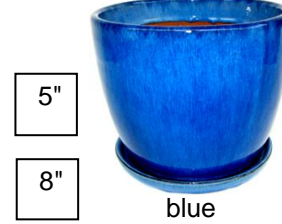

8"D x 7"H

4 per case 1 color per cs.

5"

8"

pink

5"

8"

blue

5"

8"

royal red

28B Tapered Vase

w/attached saucer

R201-5

5"D x 5"H

9 per case 1 color per cs.

5"

6"

blue

5"

6"

tropical red

5"

6"