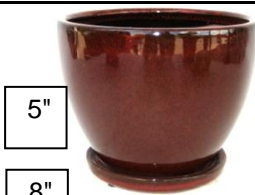

Glazed Indoor Containers

28A Tapered Egg

w/attached saucer

R203-5

5"D x 5"H

9 per case 1 color per cs.

5"

8"

tropical red

5"

8"

grass green

5"

8"

chocolate

R203-8

8"D x 7"H

4 per case 1 color per cs.

5"

8"

pink

5"

8"

blue